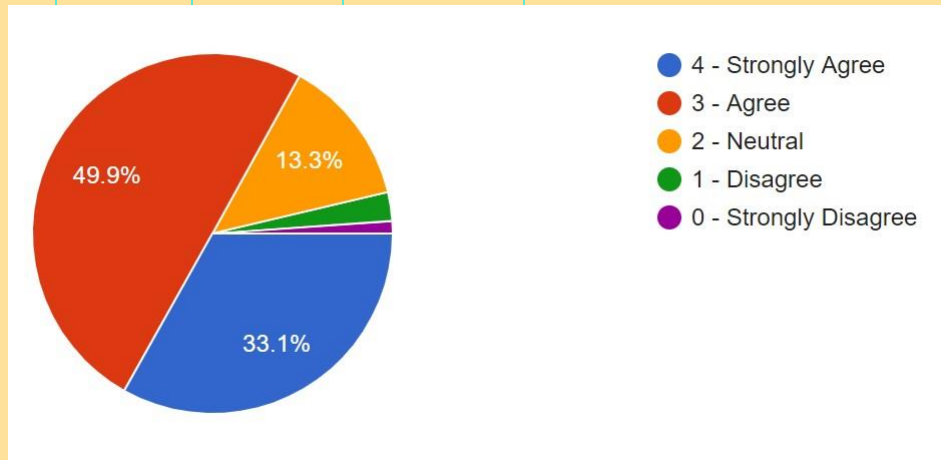

Figure 13 Fairness in Internal evaluation process.

Mentor Mentee System introduced from this session, achieved a remarkable success. About 80% students are satisfied with the newly introduced Mentor Mentee System. More than 78 % mentors are also taking feedback about the various activities assigned to them.

Female

Figure 14 Mentor mentee system

Figure 15 Feedback taken by mentors about various activities.

More than 83 % students agreed with the fact that the institution is providing equal opportunities for individual student to learn and grow together simultaneously.