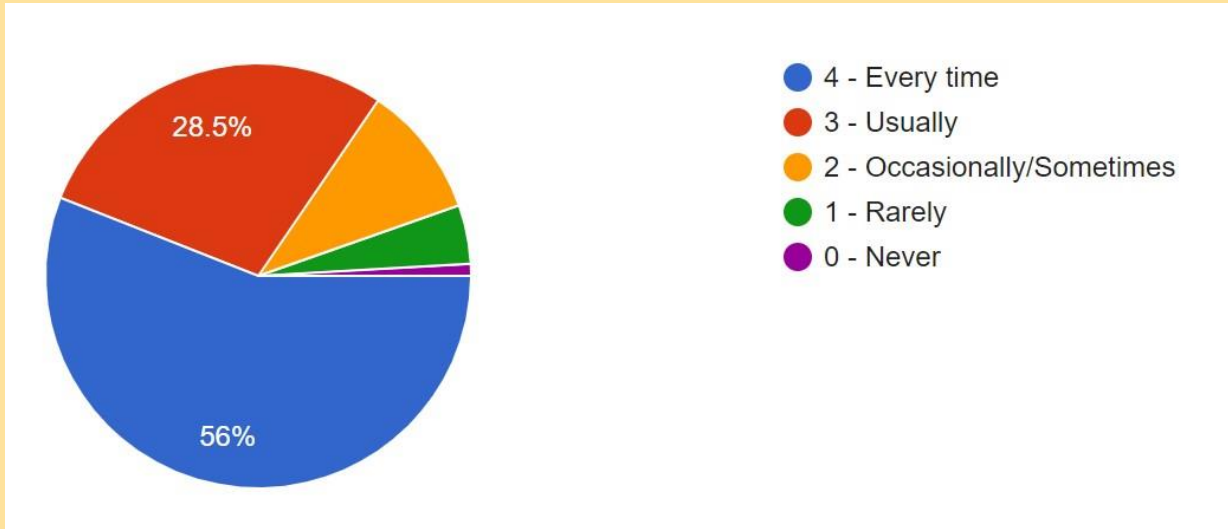

Female

Figure 14 Mentor mentee system

Figure 15 Feedback taken by mentors about various activities.

More than 83 % students agreed with the fact that the institution is providing equal opportunities for individual student to learn and grow together simultaneously.

Figure 16 learning and growing activities in college.

The course outcomes & programme outcomes are communicated among students properly during this session. This new initiation attracts more than 84% students.