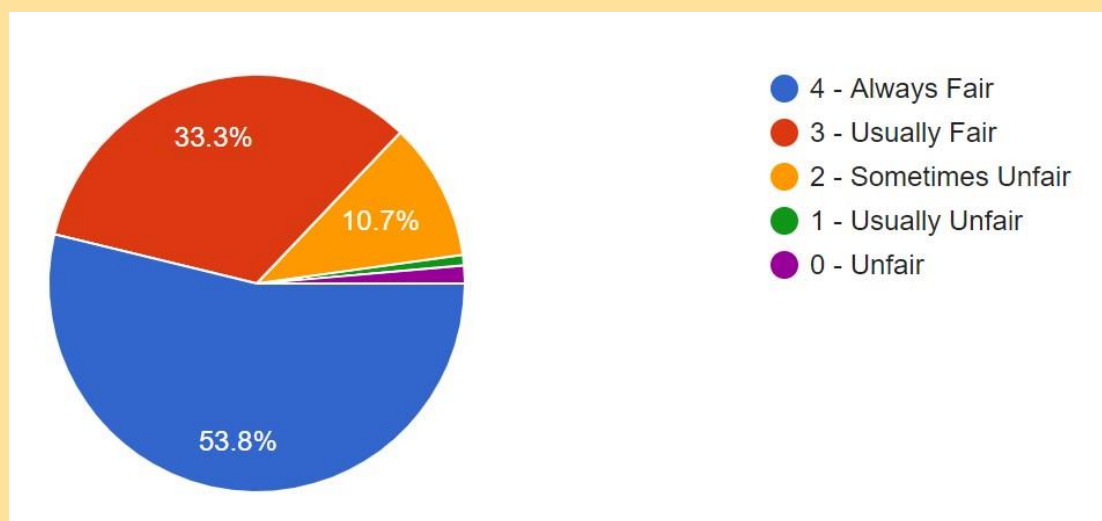

Figure 12 Teaching approach

The internal evaluation process is very fair in the college. More than 87% students are satisfied with the internal evaluation process. The institution improved by 7% in internal evaluation.