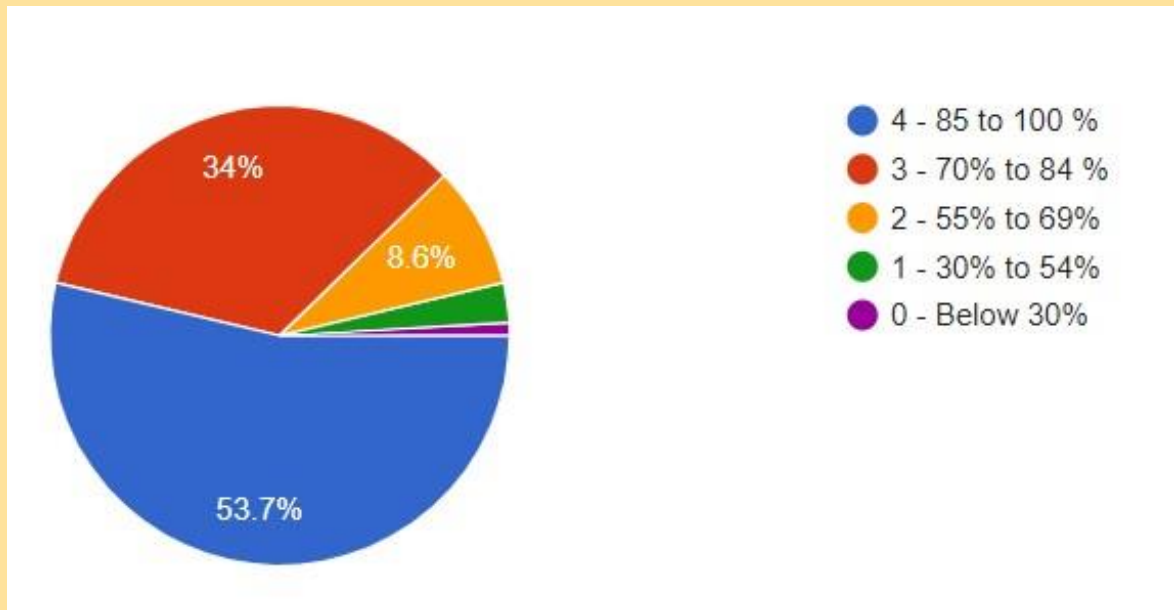

Figure 4 Illustration methods used by teachers like examples and applications.

{More than 83 % students are satisfied with the teachers who try to inculcate soft skills, life skills and employability skills in their students to make them ready}

Figure 5 Teachers support for soft skills, life skills and employability skills.

ALL MOST 88 % STUDENTS ARE SATISFIED WITH THE COVERAGE OF SYLLABUS IN CLASSES. ABOUT 53 %

STUDENTS AGREE WITH THIS STATEMENT THAT ABOVE 90% SYLLABUS WAS COVERED IN THE CLASSES

Figure 6 Syllabus coverage in classes.

THE USE OF ICT TOOLS SUCH AS LCD PROJECTOR, MULTIMEDIA ETC. IS LESS, TEACHERS GENERALLY USE THE TREDITIONAL TEACHING METHODS OF TEACHING. ONLY 44% TEACHERS ARE USING ICT TOOLS IN THE COLLEGE