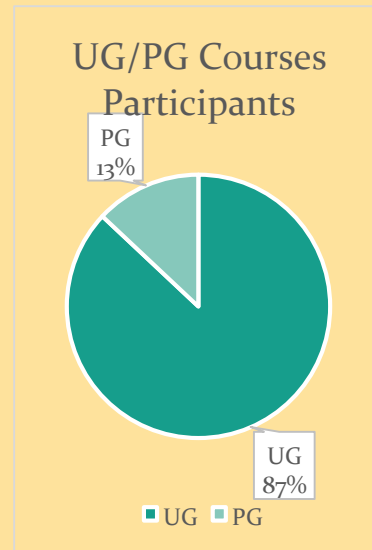

Figure 1: Course Wise Participation

Figure 2 Male and Female Participants

Figure 3 UG/PG Participants

Participant Details:

Details of all the students who participated in student satisfaction survey 2018-19 are as per Annexure-I

Questionnaire:

A questionnaire comprising of 20 close ended and 2 open ended questions covering General information about students, academic, evaluation process, teaching methodology, extracurricular activities, facilities and infrastructure etc. was prepared.

Student satisfaction was measured on 5-point scale like Poor to Excellent, Unfair to Always Fair, and Strongly Disagree to Strongly Agree etc. (See Annexure-II).

Abstract Report

More than 83 % students are satisfied with the academics, Infrastructure, extracurricular activities and the internal evaluation system used in the college. The remaining 17 % students are not satisfied with the canteen and cafeteria/playground/toilets and gym facilities of the college. Some students are also not pleased due to the less use of ICT tools for teaching.