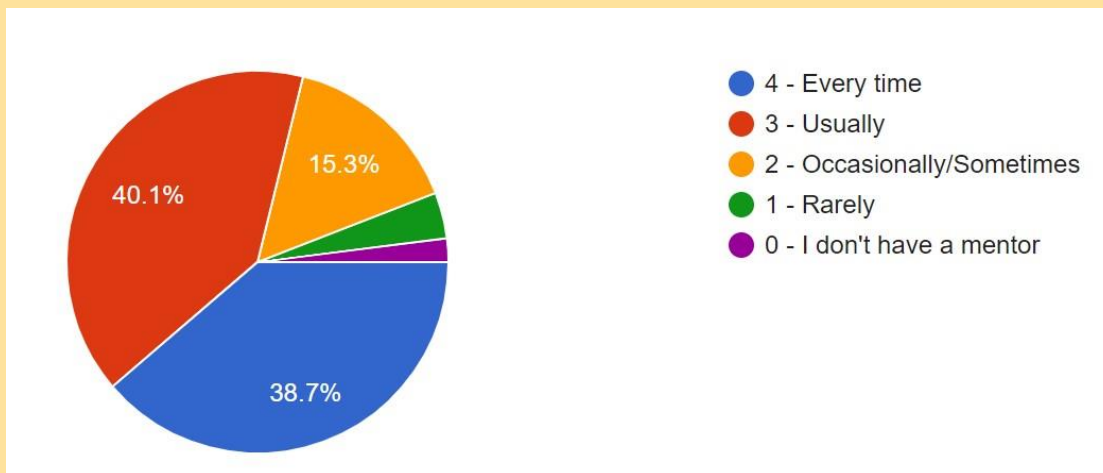

Figure 13 Fairness in Internal evaluation process.

Mentor Mentee System introduced from this session, achieved a remarkable success. About 80% students are satisfied with the newly introduced Mentor Mentee System. More than 78 % mentors are also taking feedback about the various activities assigned to them.

Female

Figure 14 Mentor mentee system

Figure 15 Feedback taken by mentors about various activities.

More than 83 % students agreed with the fact that the institution is providing equal opportunities for individual student to learn and grow together simultaneously.