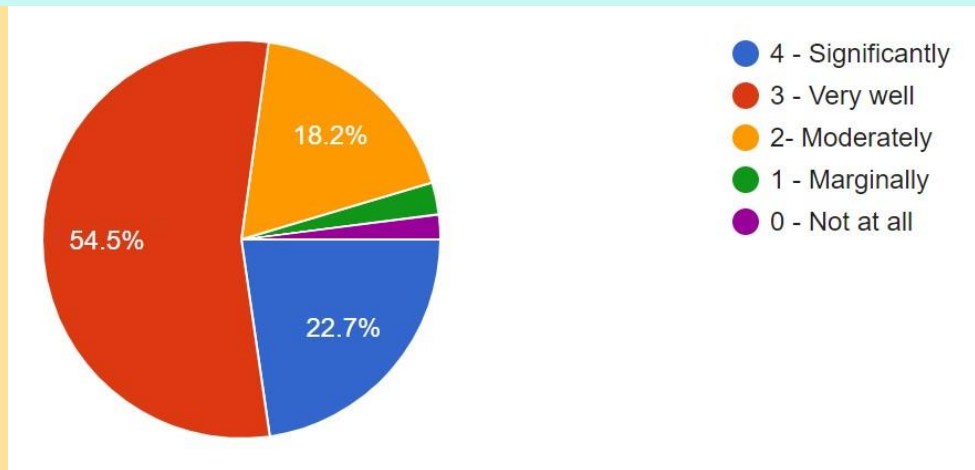

Female

Figure 14 Mentor mentee system

Figure 15 Feedback taken by mentors about various activities.

More than 83 % students agreed with the fact that the institution is providing equal opportunities for individual student to learn and grow together simultaneously.