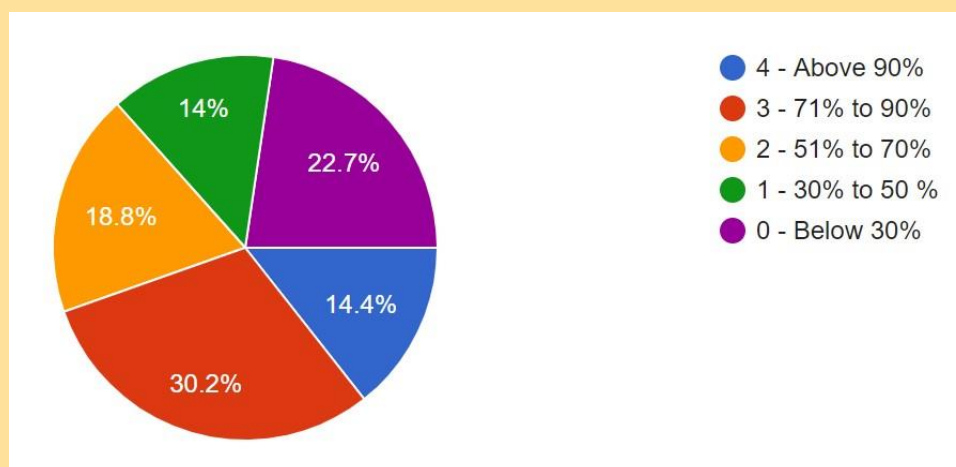

Figure 5 Teachers support for soft skills, life skills and employability skills.

ALL MOST 88 % STUDENTS ARE SATISFIED WITH THE COVERAGE OF SYLLABUS IN CLASSES. ABOUT 53 %

STUDENTS AGREE WITH THIS STATEMENT THAT ABOVE 90% SYLLABUS WAS COVERED IN THE CLASSES

Figure 6 Syllabus coverage in classes.

THE USE OF ICT TOOLS SUCH AS LCD PROJECTOR, MULTIMEDIA ETC. IS LESS, TEACHERS GENERALLY USE THE TREDITIONAL TEACHING METHODS OF TEACHING. ONLY 44% TEACHERS ARE USING ICT TOOLS IN THE COLLEGE