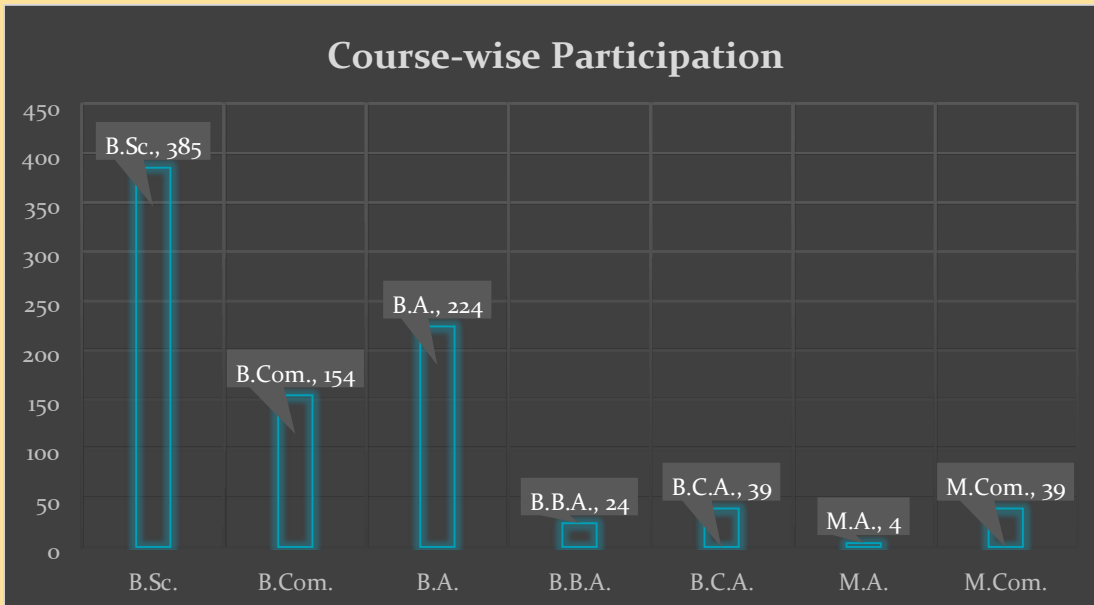

SSS-2019-20

STUDENT SATISFACTION SURVEY

MAHARANA PRATAP GOVT. DEGREE COLLEGE AMB, DISTRICT UNA HP

|MPGCAMB@GMAIL.COM | WWW.MPGCAMB@GMAIL.COM

Introduction

Student satisfaction survey was a recently introduced practice in the college from 2018-19. Two new courses has been introduced from this secession i.e. B.B.A. and BCA for Student Satisfaction Survey. About 1000 students of B.A./ B.Sc. and B.Com./B.B.A./B.C.A./M.A. and M.Com. participated in this survey. 869 correct responses in all respect were selected by IQAC team for analysis.

Figure 1: Course Wise Participation

Figure 2 Male and Female Participants

Figure 3 UG/PG Participants

Participant Details:

Details of all the students who participated in student satisfaction survey 2018-19 are as per Annexure-I