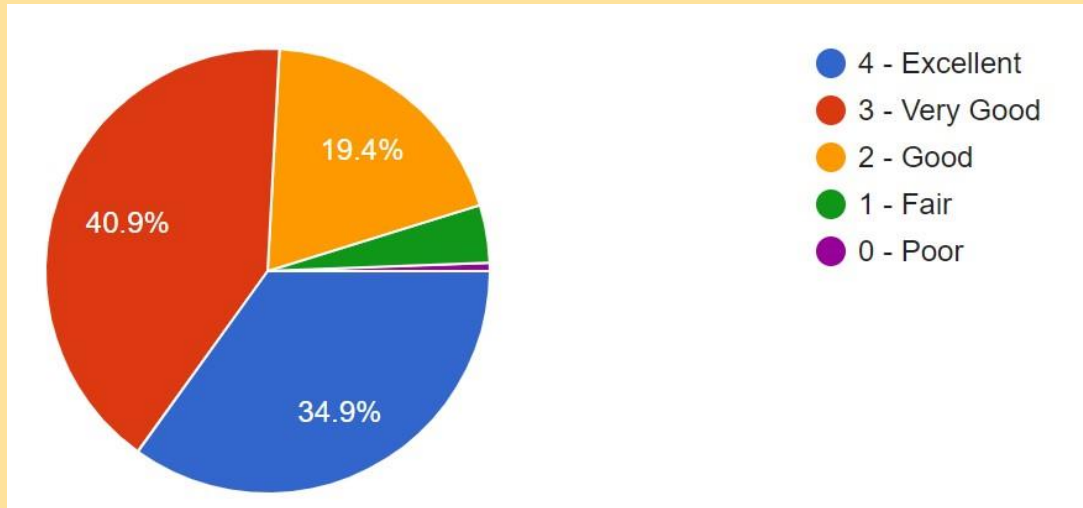

ABOUT 95% STUDENTS ARE SATISFIED WITH THE TEACHING APPROACH USED BY TEACHERS. THIS YEAR THE TACHING APPROACH FACTURE HAS BEEN IMPROVED BY MORE THAN 5%. MORE THATN 75 % STUDENTS MARKED THE TEACHING APPROACH AS VERY GOOD OR EXCELLENT