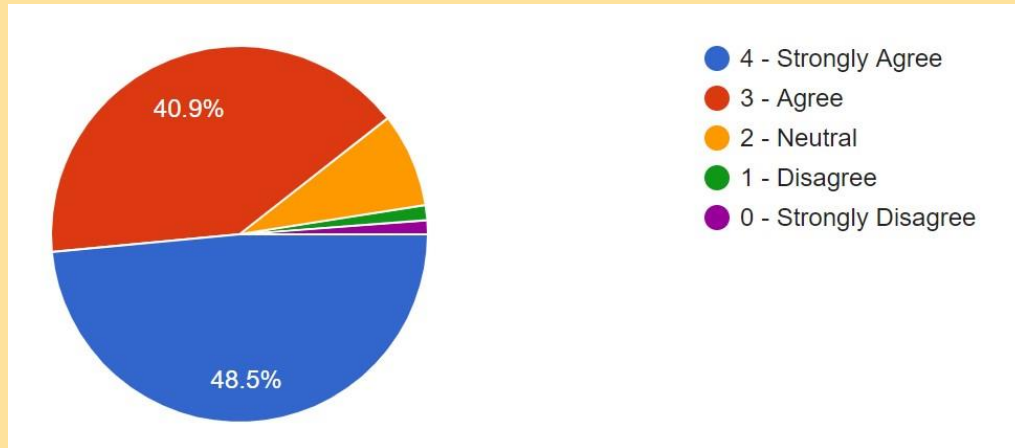

Figure 6 Syllabus coverage in classes.

THE USE OF ICT TOOLS SUCH AS LCD PROJECTOR, MULTIMEDIA ETC. IS LESS, TEACHERS GENERALLY USE THE TREDITIONAL TEACHING METHODS OF TEACHING. ONLY 44% TEACHERS ARE USING ICT TOOLS IN THE COLLEGE

Figure 7 Use of ICT tools in teaching.

About 90% teachers encourage their students for participation in extracurricular activities.

Figure 8 Motivation for extracurricular activities.

More than 91 % students agreed that the teachers are able to identify the weakness of the students.