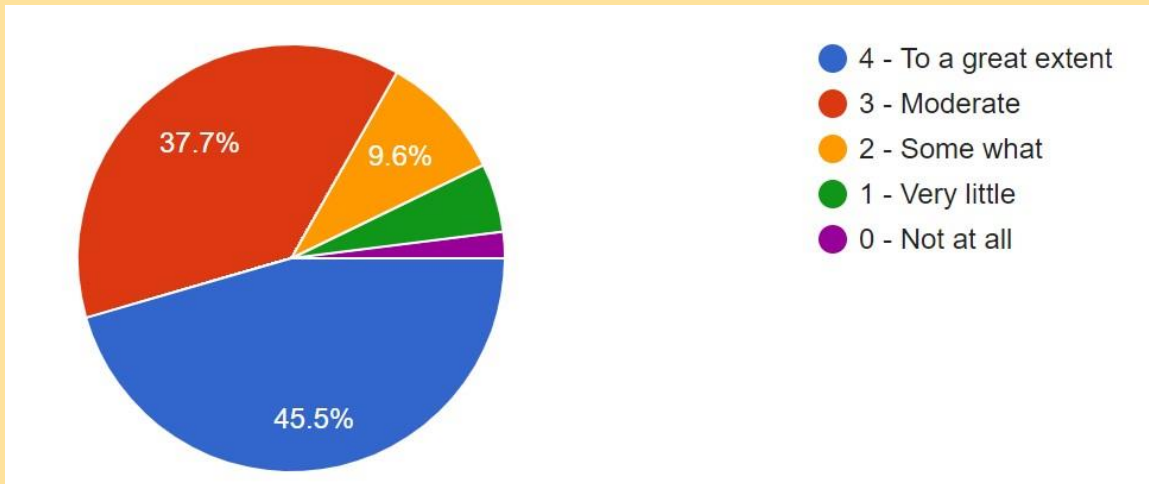

{More than 83 % Satisfied Students the overall satisfaction level has been improved by 3% this year}

More than 90% of students are satisfied with the illustration methods used by teachers like examples and applications. That will help them to understand the concepts in depth. This factor also grew up by 10%.

Figure 4 Illustration methods used by teachers like examples and applications.

{More than 83 % students are satisfied with the teachers who try to inculcate soft skills, life skills and employability skills in their students to make them ready}

Figure 5 Teachers support for soft skills, life skills and employability skills.

ALL MOST 88 % STUDENTS ARE SATISFIED WITH THE COVERAGE OF SYLLABUS IN CLASSES. ABOUT 53 %

STUDENTS AGREE WITH THIS STATEMENT THAT ABOVE 90% SYLLABUS WAS COVERED IN THE CLASSES