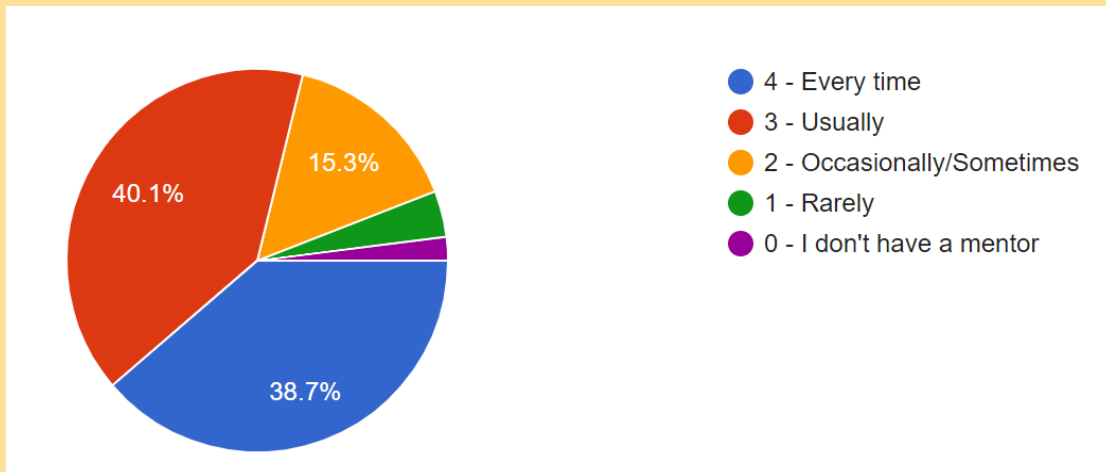

Figure 13 Fairness in Internal evaluation process.

Mentor Mentee System introduced from this session, achieved a remarkable success. About 80% students are satisfied with the newly introduced Mentor Mentee System. More than 78 % mentors are also taking feedback about the various activities assigned to them.

Figure 14 Mentor mentee system

Figure 15 Feedback taken by mentors about various activities.

More than 83 % students agreed with the fact that the institution is providing equal opportunities for individual student to learn and grow together simultaneously.