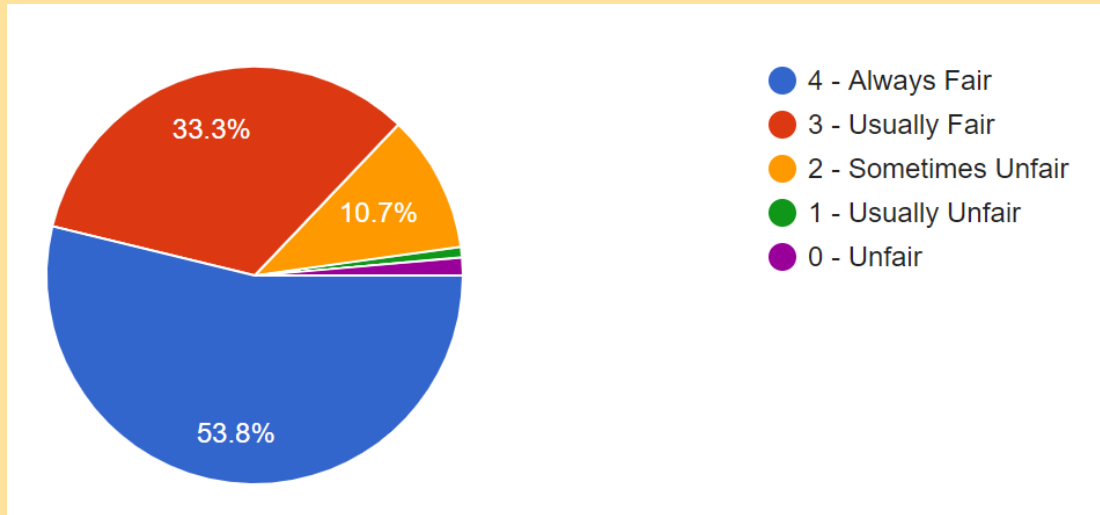

Figure 12 Teaching approach

The internal evaluation process is very fair in the college. More than 87% students are satisfied with the internal evaluation process. The institution improved by 7% in internal evaluation.