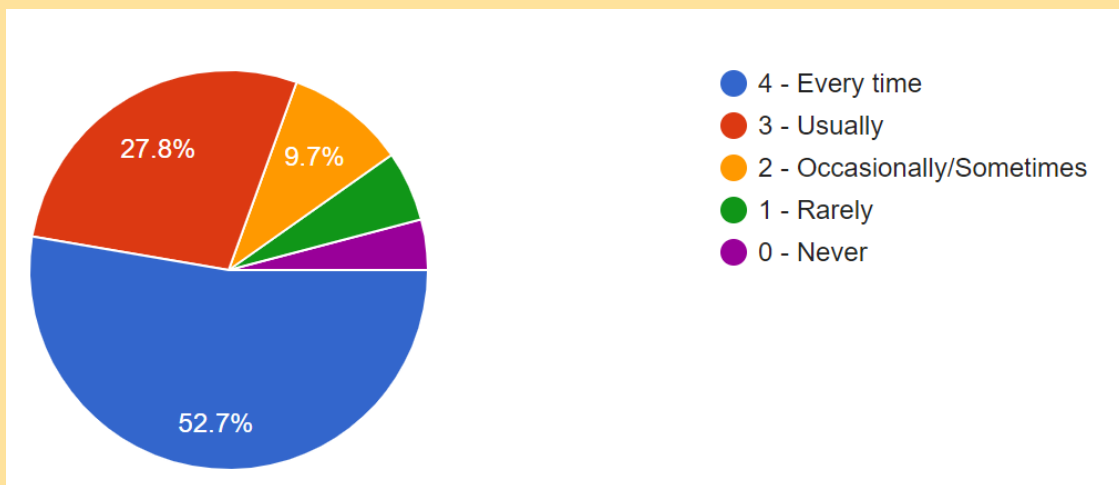

More than 91 % students agreed that the teachers are able to identify the weakness of the students.

This will help them to work on their weaknesses and teachers will also help them to mitigate their weaknesses.

Figure 9 Teachers' ability to identify students' weakness.

About 90% teachers prepare well for their classes