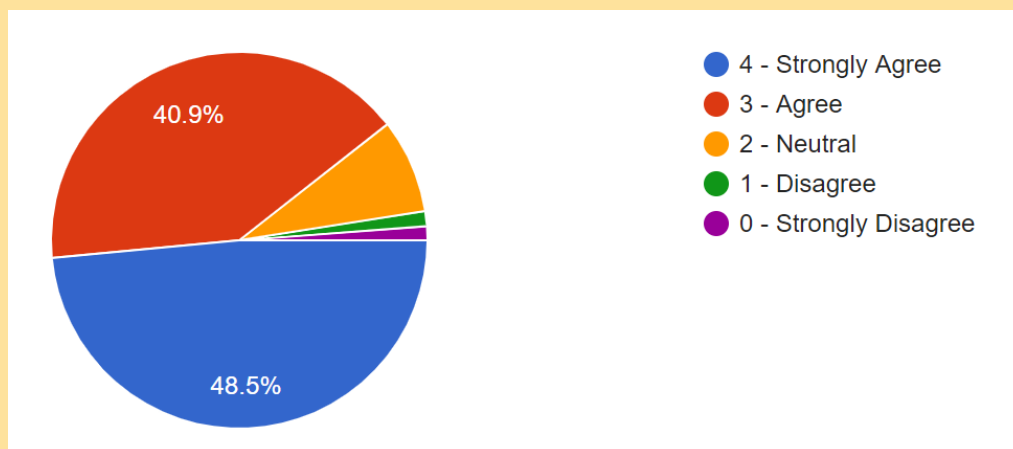

Figure 6 Syllabus coverage in classes.

THE USE OF ICT TOOLS SUCH AS LCD PROJECTOR, MULTIMEDIA ETC. IS LESS, TEACHERS GENERALLY USE THE TRADITIONAL TEACHING METHODS OF TEACHING. ONLY 44% TEACHERS ARE USING ICT TOOLS IN THE COLLEGE

Figure 7 Use of ICT tools in teaching.

About 90% teachers encourage their students for participation in extracurricular activities.

Figure 8 Motivation for extracurricular activities.

More than 91 % students agreed that the teachers are able to identify the weakness of the students.