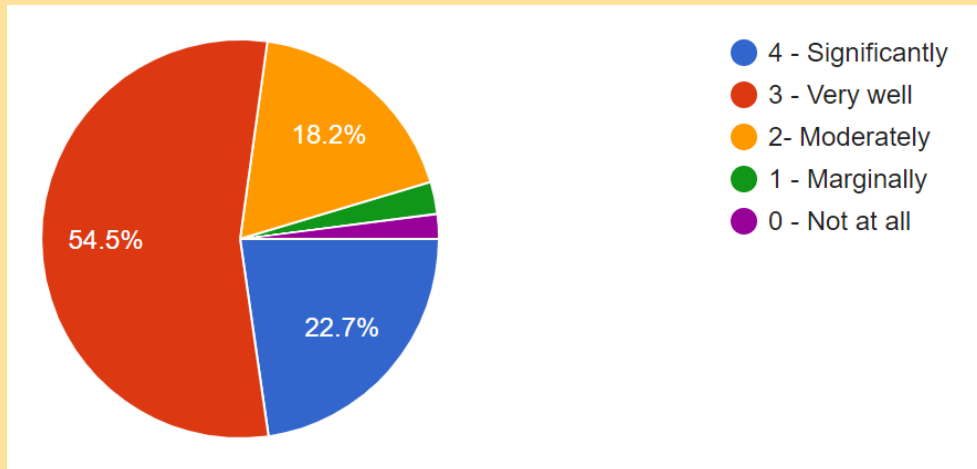

Figure 13 Fairness in Internal evaluation process.

Mentor Mentee System introduced from this session, achieved a remarkable success. About 80% students are satisfied with the newly introduced Mentor Mentee System. More than 78 % mentors are also taking feedback about the various activities assigned to them.

Figure 14 Mentor mentee system

Figure 15 Feedback taken by mentors about various activities.

More than 83 % students agreed with the fact that the institution is providing equal opportunities for individual student to learn and grow together simultaneously.