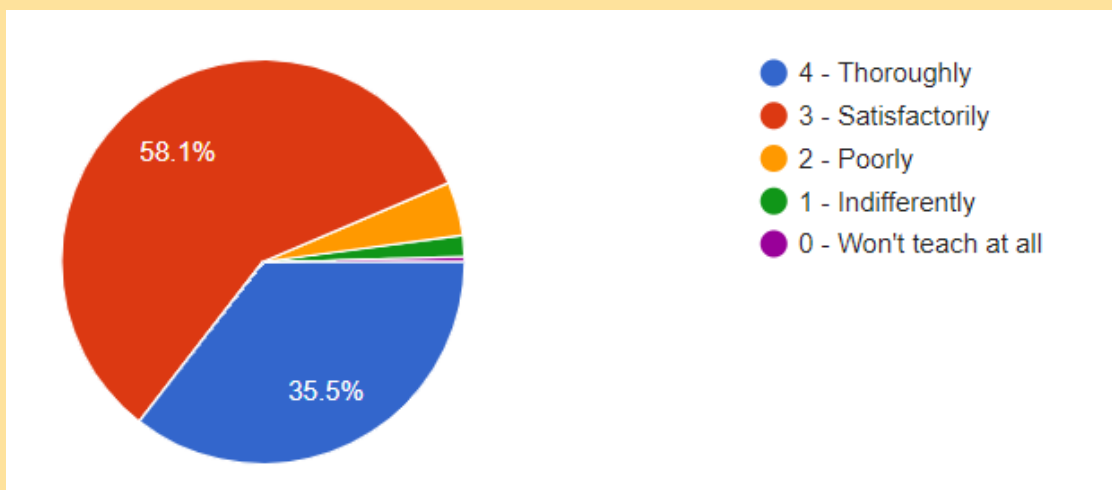

Figure 7 Use of ICT tools in teaching.

About 90% teachers encourage their students for participation in extracurricular activities.

Figure 8 Motivation for extracurricular activities.

More than 91 % students agreed that the teachers are able to identify the weakness of the students.

This will help them to work on their weaknesses and teachers will also help them to mitigate their weaknesses.

Figure 9 Teachers' ability to identify students' weakness.

About 90% teachers prepare well for their classes