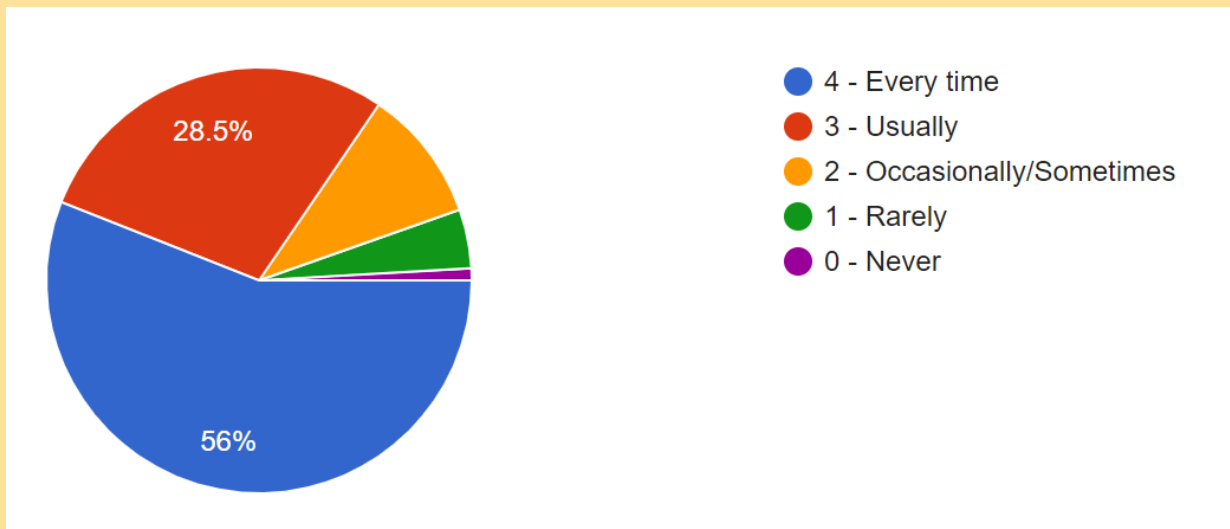

Figure 14 Mentor mentee system

Figure 15 Feedback taken by mentors about various activities.

More than 83 % students agreed with the fact that the institution is providing equal opportunities for individual student to learn and grow together simultaneously.

Figure 16 learning and growing activities in college.

The course outcomes & programme outcomes are communicated among students properly during this session. This new initiation attracts more than 84% students.