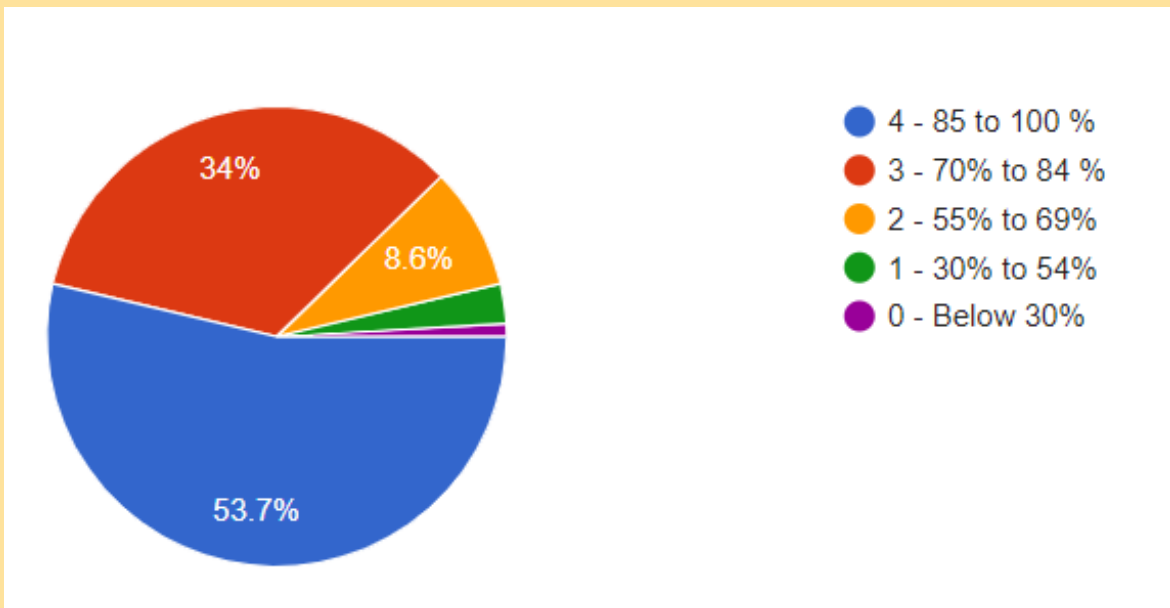

Figure 4 Illustration methods used by teachers like examples and applications.

{More than 83 % students are satisfied with the teachers who try to inculcate soft skills, life skills and employability skills in their students to make them ready}

Figure 5 Teachers support for soft skills, life skills and employability skills.

ALL MOST 88 % STUDENTS ARE SATISFIED WITH THE COVERAGE OF SYLLABUS IN CLASSES. ABOUT 53 % STUDENTS AGREE WITH THIS STATEMENT THAT ABOVE 90% SYLLABUS WAS COVERED IN THE CLASSES

Figure 6 Syllabus coverage in classes.

THE USE OF ICT TOOLS SUCH AS LCD PROJECTOR, MULTIMEDIA ETC. IS LESS, TEACHERS GENERALLY USE THE TRADITIONAL TEACHING METHODS OF TEACHING. ONLY 44% TEACHERS ARE USING ICT TOOLS IN THE COLLEGE