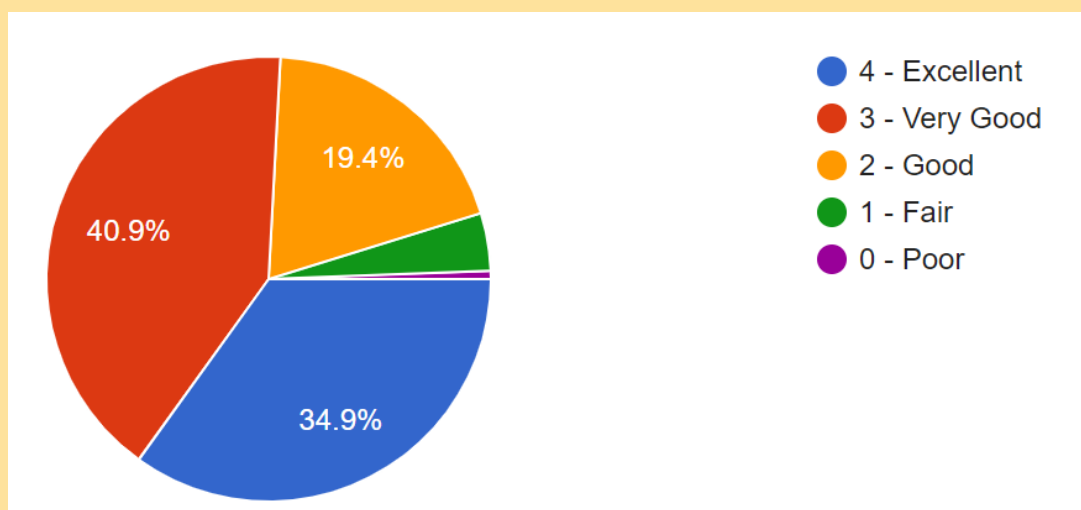

ABOUT 95% STUDENTS ARE SATISFIED WITH THE TEACHING
APPROACH USED BY TEACHERS. THIS YEAR THE TACHING APPROACH
FACTURE HAS BEEN IMPROVED BY MORE THAN 5%. MORE THATN 75
% STUDENTS MARKED THE TEACHING APPROACH AS VERY GOOD OR
EXCELLENT