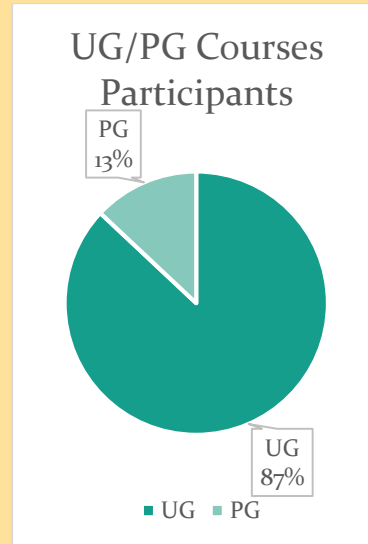

Figure 1: Course Wise Participation

Figure 2 Male and Female Participants

Figure 3 UG/PG Participants

Participant Details:

Details of all the students who participated in student satisfaction survey 2018-19 are as per Annexure-I

Questionnaire:

A questionnaire comprising of 20 close ended and 2 open ended questions covering General information about students, academic, evaluation process, teaching methodology, extracurricular activities, facilities and infrastructure etc. was prepared.

Student satisfaction was measured on 5-point scale like Poor to Excellent, Unfair to Always Fair, and Strongly Disagree to Strongly Agree etc. (See Annexure-II).

Abstract Report

More than 83 % students are satisfied with the academics, Infrastructure, extracurricular activities and the internal evaluation system used in the college. The remaining 17 % students are not satisfied with the canteen and cafeteria/playground/toilets and gym facilities of the college. Some students are also not pleased due to the less use of ICT tools for teaching.