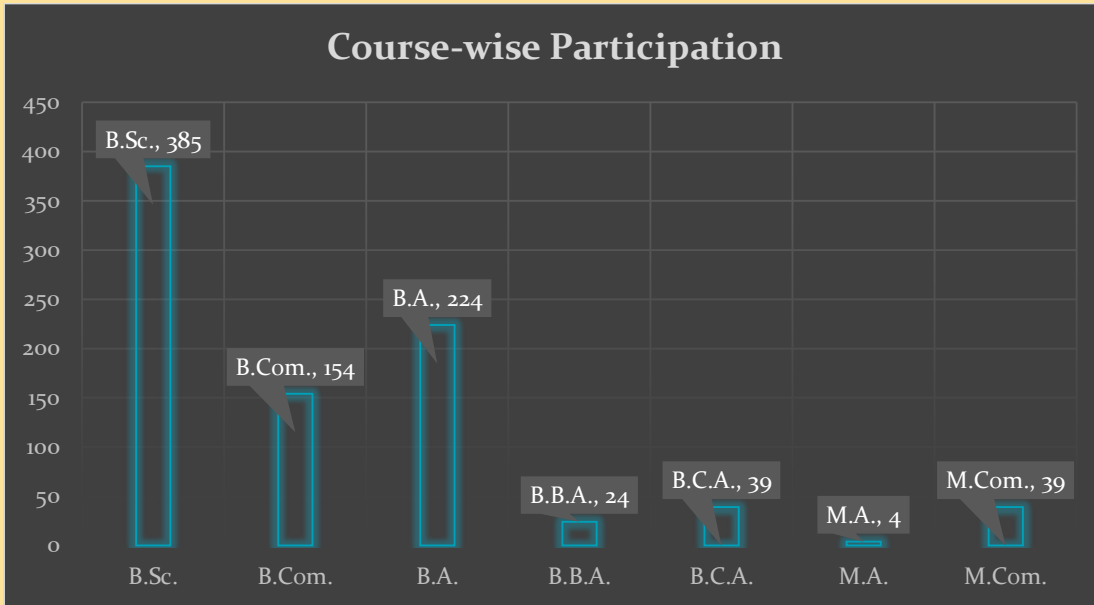

SSS-2019-20

STUDENT SATISFACTION SURVEY

MAHARANA PRATAP GOVT. DEGREE COLLEGE AMB, DISTRICT UNA HP
|MPGCAMB@GMAIL.COM | WWW.MPGCAMB@GMAIL.COM

Introduction

Student satisfaction survey was a recently introduced practice in the college from 2018-19. Two new courses has been introduced from this secession i.e. B.B.A. and BCA for Student Satisfaction Survey. About 1000 students of B.A./ B.Sc. and B.Com./B.B.A./B.C.A./M.A. and M.Com. participated in this survey. 869 correct responses in all respect were selected by IQAC team for analysis.

Figure 1: Course Wise Participation

Figure 2 Male and Female Participants

Figure 3 UG/PG Participants

Participant Details:

Details of all the students who participated in student satisfaction survey 2018-19 are as per Annexure-I