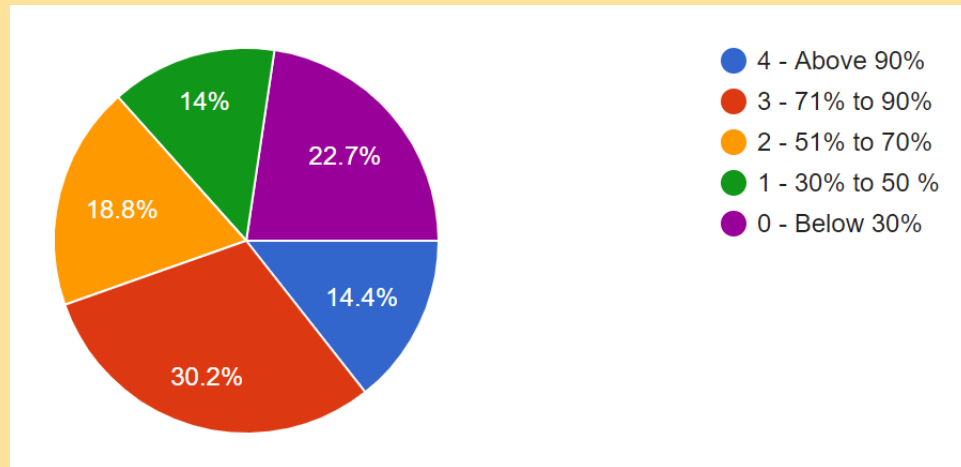

Figure 6 Syllabus coverage in classes.

THE USE OF ICT TOOLS SUCH AS LCD PROJECTOR, MULTIMEDIA ETC. IS LESS, TEACHERS GENERALLY USE THE TRADITIONAL TEACHING METHODS OF TEACHING. ONLY 44% TEACHERS ARE USING ICT TOOLS IN THE COLLEGE