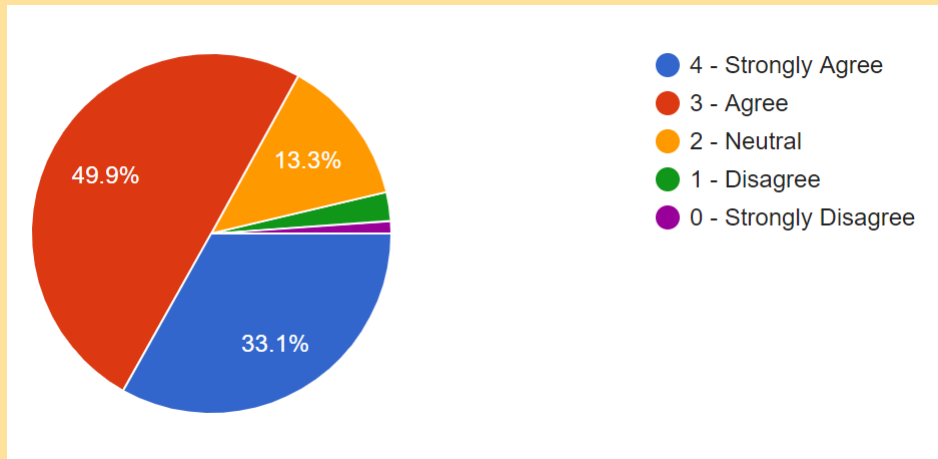

Figure 13 Fairness in Internal evaluation process.

Mentor Mentee System introduced from this session, achieved a remarkable success. About 80% students are satisfied with the newly introduced Mentor Mentee System. More than 78 % mentors are also taking feedback about the various activities assigned to them.

Figure 14 Mentor mentee system

Figure 15 Feedback taken by mentors about various activities.

More than 83 % students agreed with the fact that the institution is providing equal opportunities for individual student to learn and grow together simultaneously.